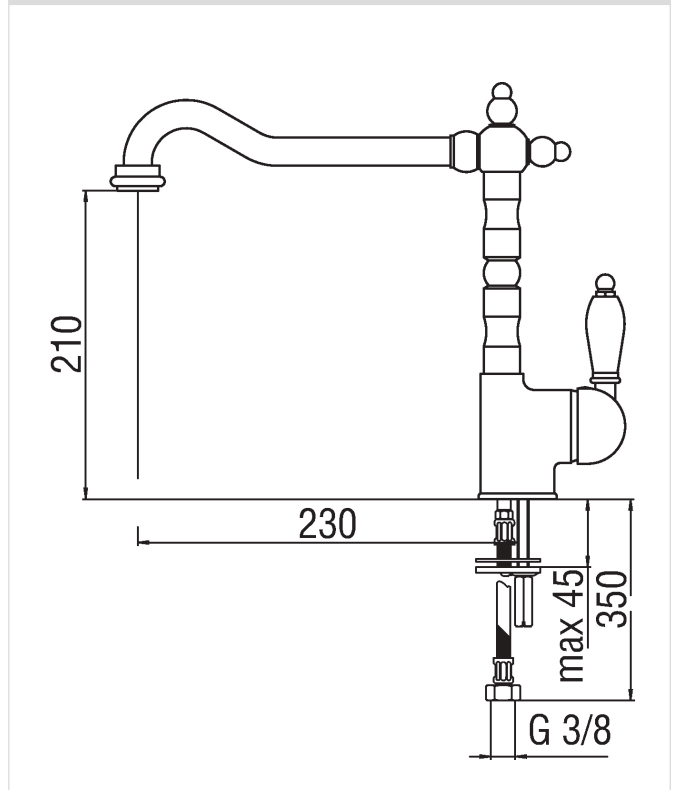

ANTICA  
AT18113CR

Image

Technical drawing

Specifications

Sink  
Single control  
Chrome Finish  
Swivel spout  
Cartridge  $\varnothing$  45 mm  
Aerator Neoperl<sup>®</sup> M 22 x 1  
Flexible Parigi<sup>®</sup> SPX<sup>®</sup> stainless steel  $\varnothing$  3/8"  
Packaging: 56,5 x 29 x 7,1 cm / 0,011633 m<sup>3</sup> / 2,77 kg

Flow rate diagram