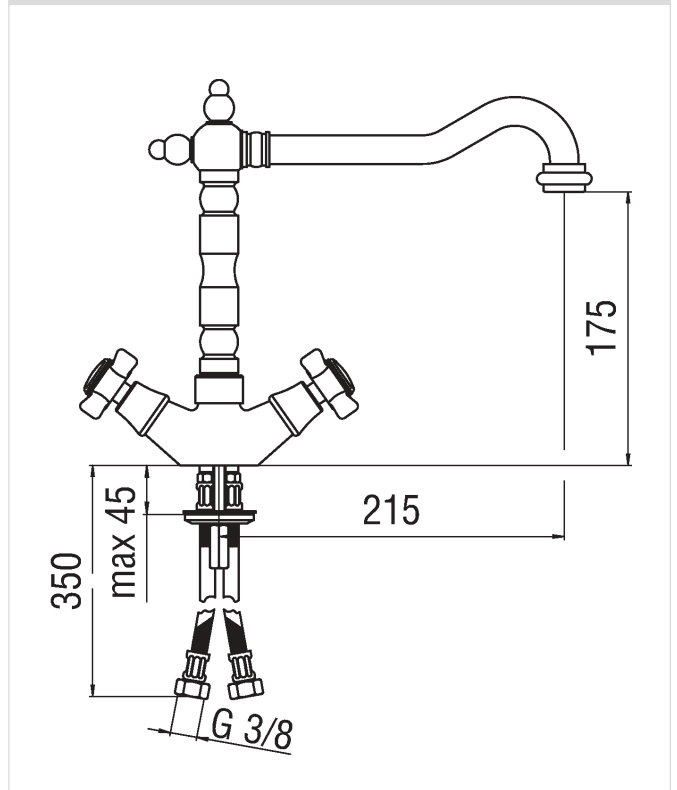

Image

Technical drawing

Specifications

Sink
Single hole
Bronze Finish
Swivel spout
Aerator Neoperl® M 22 x 1
Flexible Parigi® SPX® stainless steel \varnothing 3/8"
Packaging: 37,1 x 23,7 x 11 cm / 0,009671 m³ / 2,3 kg

Flow rate diagram