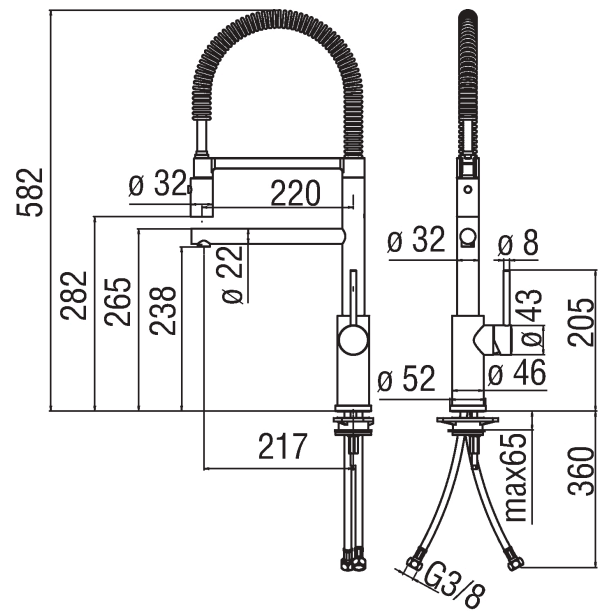

Image

Technical drawing

Specifications

WEB
Professional single control
Chrome Finish
Swivel spout
Swivel single jet hand shower
Packaging: 59,5 x 29,5 x 7 cm / 0,012286 m³ / 4,208 kg

Flow rate diagram