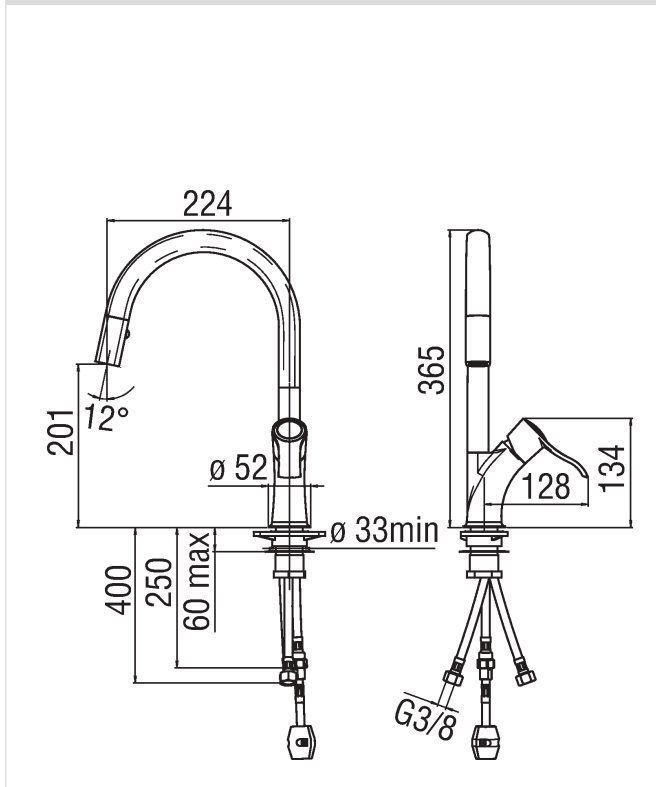

Image

Technical drawing

Specifications

- Sink
- Single control
- Chrome Finish
- Swivel spout
- Pull-out 2-jet hand shower
- Cartridge \varnothing 28 mm
- Dynamic flow limiter (-50%)
- The temperature limiter
- Flexible Parigi[®] SPX[®] stainless steel \varnothing 3/8"
- Packaging: 56,5 x 29 x 7,1 cm / 0,011633 m³ / 2,78 kg

Flow rate diagram