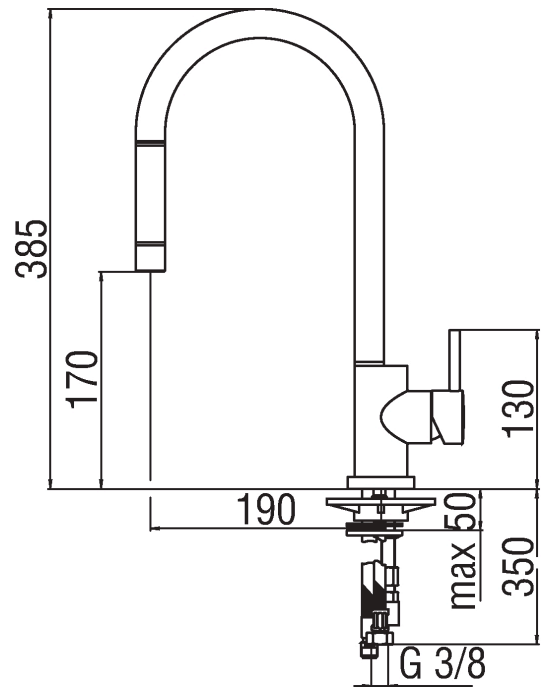

Image

Technical drawing

Specifications

- Sink
- Single control
- Chrome Finish
- Swivel spout
- Pull-out single jet hand shower
- Cartridge  $\varnothing$  35 mm
- Dynamic flow limiter (-50%)
- The temperature limiter
- Flexible Parigi® SPX® stainless steel  $\varnothing$  3/8"
- Packaging: 56,5 x 29 x 7,1 cm / 0,011633 m<sup>3</sup> / 2,65 kg

Flow rate diagram